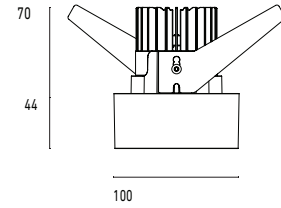

101 10 000217.011

Model

Name	Mono 100 Type 2 Recessed Downlighter
Finish	Structured White
Area	Indoor

System

Power (Luminaire)	16W
Power (System)	19W
Voltage	240V-AC
Optics	Rotationally Symmetrical Direct 60°
Colour Temperature	4000°K
Luminous Flux	1568lm
TM30	Rf95 Rg103
CRI	Ra97
Lumen Maintenance	L90 B10 50000hrs
Chromacity	<3 McAdam Step Ellipse
Articulation	Fixed
Cut-Out	
Ingress Protection	IP44
Control Device	Remote Fixed Output (Included)
Class	III